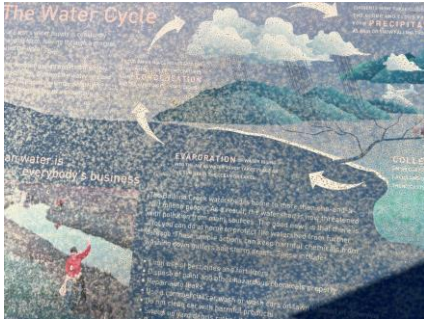

EXPLORE • ENGAGE • LEARN

Ballona Discovery Park

October 2023

7 of the 14 Interpretive Panel graphics in the Watershed Walk and around the Park need replacement due to weather-wear. Here are some examples:

Weather-wear

How it should look

Considering that the graphics have lasted over 12 years since installed in 2011, they've held up pretty well!

From Another Panel

The Park is a Project of 3 Partners: