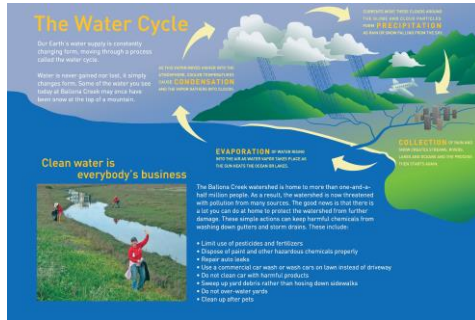

Weather-wear

How it should look

Considering that the graphics have lasted over 12 years since installed in 2011, they've held up pretty well!

From Another Panel

The Park is a Project of 3 Partners: