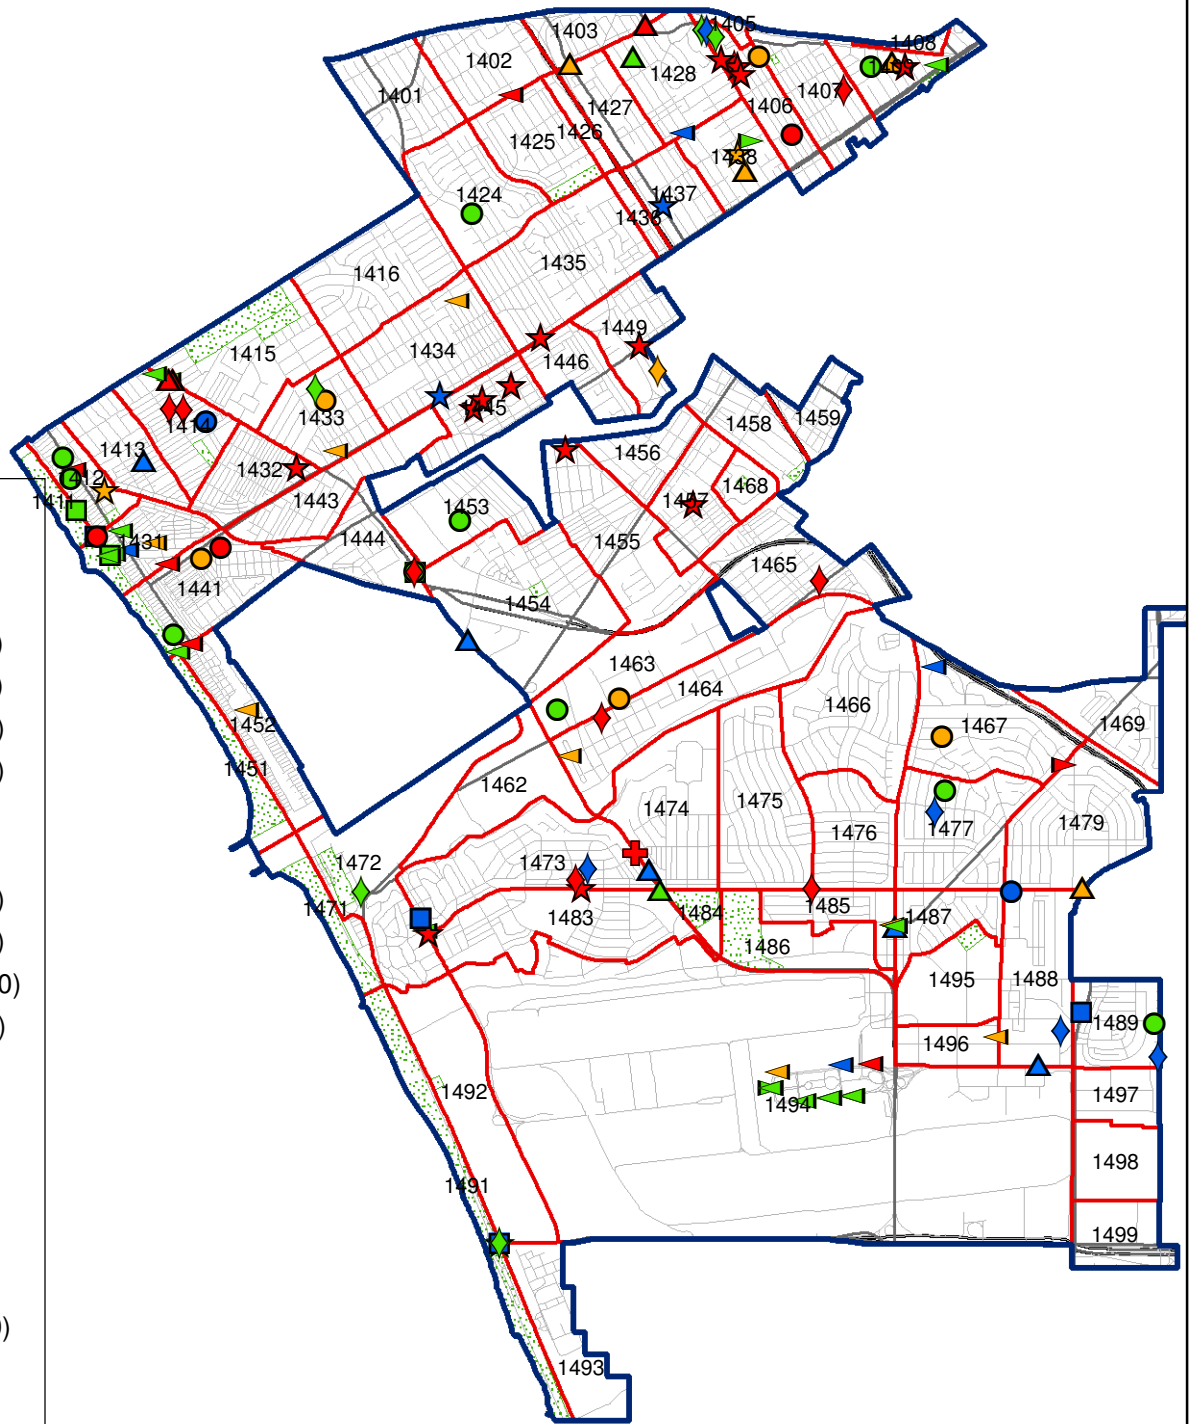

# PACIFIC AREA PART I CRIMES

### Legend

#### Crime Data (122)

- + RAPE AM1 (1)
- ▲ ROBB AM1 (3)
- ▲ ROBB AM2 (4)
- ▲ ROBB PM1 (2)
- ▲ ROBB PM2 (5)
- AGG PM1 (3)
- AGG PM2 (5)
- BURG AM1 (3)
- BURG AM2 (5)
- BURG PM1 (10)
- BURG PM2 (2)
- ▶ GTP AM1 (1)
- ▶ GTP PM1 (2)
- ★ GTA AM1 (14)
- ★ GTA AM2 (2)
- ★ GTA PM1 (1)
- ★ GTA PM2 (2)
- ◆ BTFV AM1 (10)
- ◆ BTFV AM2 (1)
- ◆ BTFV PM1 (5)
- ◆ BTFV PM2 (5)
- ◀ THEFT AM1 (5)
- ◀ THEFT AM2 (9)
- ◀ THEFT PM1 (16)
- ◀ THEFT PM2 (6)

Watch 2 = AM2/PM1 = 0600 to 1759

Watch 3 = PM2/AM1 = 1800 to 0559

AM1 = 0000 to 0559

AM2 = 0600 to 1159

PM1 = 1200 to 1759

PM2 = 1800 to 2359