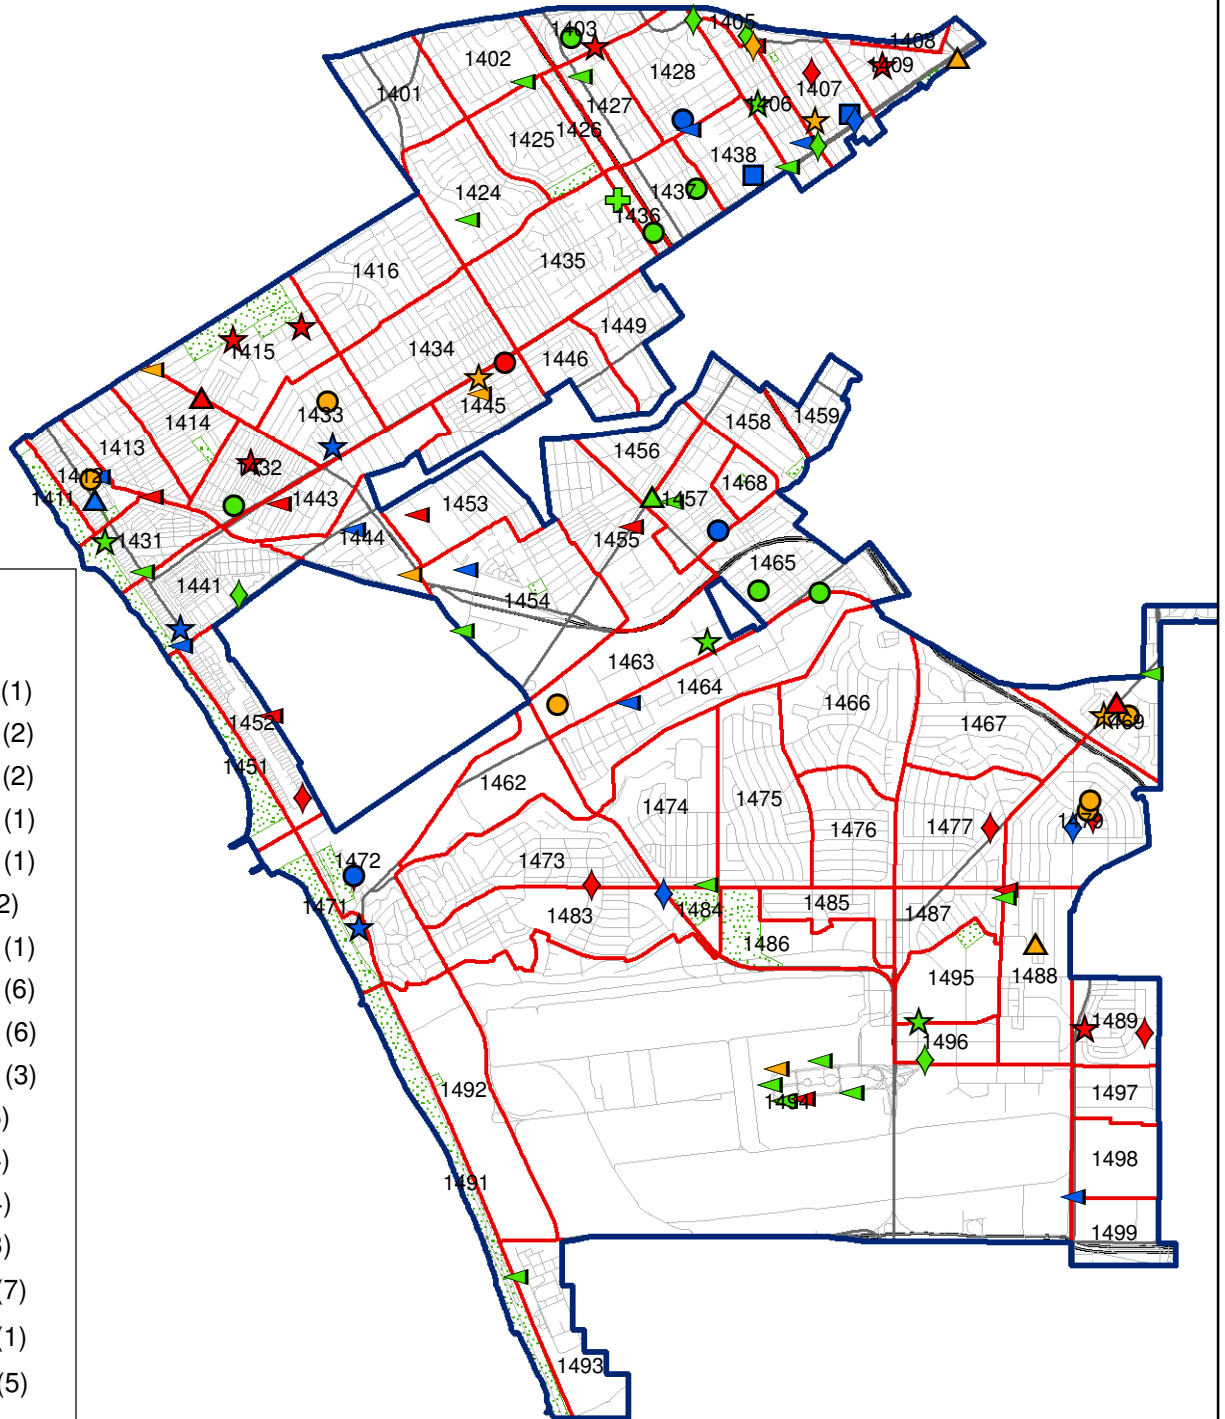

PACIFIC AREA PART I CRIME

07/05/09 - 07/11/09

Legend

Crime Data (101)

- + RAPE PM1 (1)
- ▲ ROBB AM1 (2)
- ▲ ROBB AM2 (2)
- ▲ ROBB PM1 (1)
- ▲ ROBB PM2 (1)
- AGG PM2 (2)
- BURG AM1 (1)
- BURG AM2 (6)
- BURG PM1 (6)
- BURG PM2 (3)
- ★ GTA AM1 (6)
- ★ GTA AM2 (4)
- ★ GTA PM1 (4)
- ★ GTA PM2 (3)
- ◆ BTFV AM1 (7)
- ◆ BTFV AM2 (1)
- ◆ BTFV PM1 (5)
- ◆ BTFV PM2 (3)
- ◄ THEFT AM1 (8)
- ◄ THEFT AM2 (6)
- ◄ THEFT PM1 (17)
- ◄ THEFT PM2 (12)

0 0.1 0.3 0.6 0.9 1.2 Miles

Watch 2 = AM2/PM1 = 0600 to 1759 Watch 3 = PM2/AM1 = 1800 to 0559

AM1 = 0000 to 0559

AM2 = 0600 to 1159

PM1 = 1200 to 1759

PM2 = 1800 to 2359