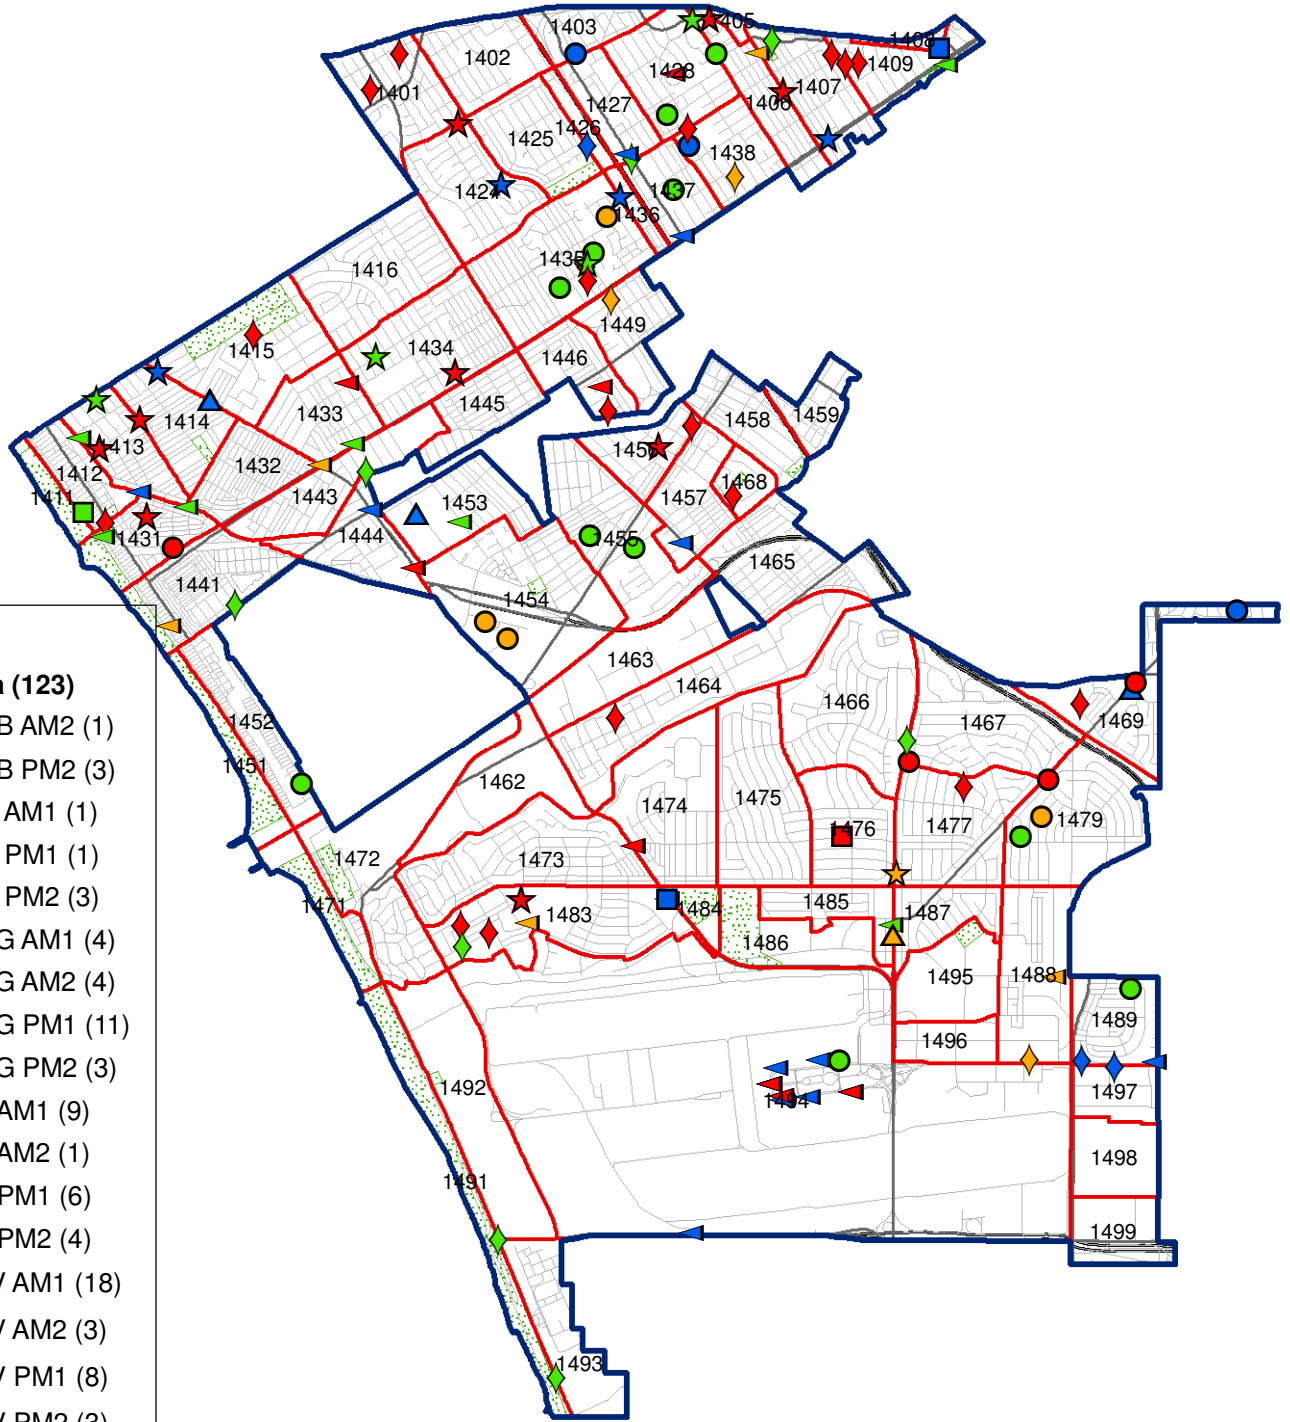

PACIFIC AREA PART I CRIMES

06/28/09 - 07/04/09

Legend

Crime Data (123)

- ▲ ROBB AM2 (1)
- ▲ ROBB PM2 (3)
- AGG AM1 (1)
- AGG PM1 (1)
- AGG PM2 (3)
- BURG AM1 (4)
- BURG AM2 (4)
- BURG PM1 (11)
- BURG PM2 (3)
- ★ GTA AM1 (9)
- ★ GTA AM2 (1)
- ★ GTA PM1 (6)
- ★ GTA PM2 (4)
- ◆ BTFV AM1 (18)
- ◆ BTFV AM2 (3)
- ◆ BTFV PM1 (8)
- ◆ BTFV PM2 (3)
- ▲ THEFT AM1 (8)
- ▲ THEFT AM2 (6)
- ▲ THEFT PM1 (9)
- ▲ THEFT PM2 (17)

Watch 2 = AM2/PM1 = 0600 to 1759 Watch 3 = PM2/AM1 = 1800 to 0559

AM1 = 0000 to 0559

AM2 = 0600 to 1159

PM1 = 1200 to 1759

PM2 = 1800 to 2359